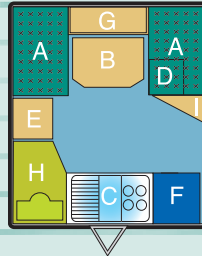

## Standard Width

#### KEY TO PLANS

- A** Seat
- B** Table
- C** Kitchen
- D** Drawer Unit
- E** Wardrobe
- F** Refrigerator
- G** Locker
- H** Toilet comp
- I** Shelved Unit
- J** Cupboard

Plans are not to scale. Whilst every effort is made to ensure the accuracy of these statistics, they may vary depending upon conditions of manufacture.

#### 10/2T

Berths	2 Berth
Body Length	3.10m (10ft 2in)
Folded Height	1.40m (4ft 7in)
Interior Headroom	1.86m (6ft 1in)
Overall Width	2.08m (6ft 10in)
Shipping Length	4.42m (14ft 6in)
MTPLM Max Technically Permissible Laden Mass	950kg (18.7cwt)
*Mass in Running Order	752kg (14.8cwt)
Bed Size	1.87m x 1.38m (6ft 1 <sup>1</sup> / <sub>2</sub> in x 4ft 6in)
Awning Size	670cm
Tyre Size	185 x 65R14 6 PLY

#### 12/4

Berths	3/4 Berth
Body Length	3.56m (11ft 8in)
Folded Height	1.40m (4ft 7in)
Interior Headroom	1.86m (6ft 1in)
Overall Width	2.08m (6ft 10in)
Shipping Length	4.90m (16ft 1in)
MTPLM Max Technically Permissible Laden Mass	1025kg (20.1cwt)
*Mass in Running Order	815kg (16cwt)
Bed Size	1.87m x 0.86m Lge Single (6ft 1 <sup>1</sup> / <sub>2</sub> in x 2ft 10in) 1.87m x 1.40m Double (6ft 1 <sup>1</sup> / <sub>2</sub> in x 4ft 7in)
Awning Size	720cm
Tyre Size	185 x 65R14 6 PLY