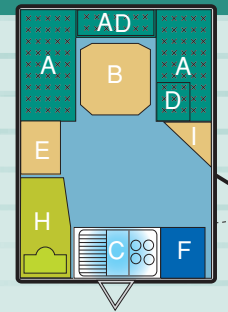

#### 12/2S

Berths	2 Berth
Body Length	3.56m (11ft 8in)
Folded Height	1.40m (4ft 7in)
Interior Headroom	1.86m (6ft 1in)
Overall Width	2.08m (6ft 10in)
Shipping Length	4.90m (16ft 1in)
MTPLM Max Technically Permissible Laden Mass	1025kg (20.1cwt)
*Mass in Running Order	780kg (15.3cwt)
Bed Size	1.86m x 0.66m 2 x Singles (6ft 1in x 2ft 2in) or 1.87m x 1.38m Double (6ft 1 <sup>1</sup> / <sub>2</sub> in x 4ft 6in) or 1.87m x 1.86m King Size (6ft 1 <sup>1</sup> / <sub>2</sub> in x 6ft 1in)
Awning Size	720cm
Tyre Size	185 x 65R14 6 PLY

#### 12/4

Berths	3/4 Berth
Body Length	3.56m (11ft 8in)
Folded Height	1.40m (4ft 7in)
Interior Headroom	1.86m (6ft 1in)
Overall Width	2.08m (6ft 10in)
Shipping Length	4.90m (16ft 1in)
MTPLM Max Technically Permissible Laden Mass	1025kg (20.1cwt)
*Mass in Running Order	815kg (16cwt)
Bed Size	1.87m x 0.86m Lge Single (6ft 1 <sup>1</sup> / <sub>2</sub> in x 2ft 10in) 1.87m x 1.40m Double (6ft 1 <sup>1</sup> / <sub>2</sub> in x 4ft 7in)
Awning Size	720cm
Tyre Size	185 x 65R14 6 PLY

#### 12/2TD

Berths	2 Berth
Body Length	3.56m (11ft 8in)
Folded Height	1.40m (4ft 7in)
Interior Headroom	1.86m (6ft 1in)
Overall Width	2.08m (6ft 10in)
Shipping Length	4.90m (16ft 1in)
MTPLM Max Technically Permissible Laden Mass	1050kg (20.6cwt)
*Mass in Running Order	837kg (16.4cwt)
Bed Size	1.87m x 1.38m (6ft 1 <sup>1</sup> / <sub>2</sub> in x 4ft 6in)
Awning Size	720cm
Tyre Size	185 x 65R14 6 PLY

#### 12/2T

Berths	2 Berth
Body Length	3.56m (11ft 8in)
Folded Height	1.40m (4ft 7in)
Interior Headroom	1.86m (6ft 1in)
Overall Width	2.08m (6ft 10in)
Shipping Length	4.90m (16ft 1in)
MTPLM Max Technically Permissible Laden Mass	1050kg (20.6cwt)
*Mass in Running Order	832kg (16.3cwt)
Bed Size	1.86m x 0.66m 2 x Singles (6ft 1in x 2ft 2in) or 1.87m x 1.38m Double (6ft 1 <sup>1</sup> / <sub>2</sub> in x 4ft 6in) or 1.87m x 1.86m King Size (6ft 1 <sup>1</sup> / <sub>2</sub> in x 6ft 1in)
Awning Size	720cm
Tyre Size	185 x 65R14 6 PLY