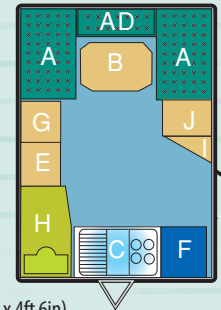

#### 10/2T

Berths	2 Berth
Body Length	3.10m (10ft 2in)
Folded Height	1.40m (4ft 7in)
Interior Headroom	1.86m (6ft 1in)
Overall Width	2.08m (6ft 10in)
Shipping Length	4.42m (14ft 6in)
MTPLM Max Technically Permissible Laden Mass	950kg (18.7cwt)
*Mass in Running Order	752kg (14.8cwt)
Bed Size	1.87m x 1.38m (6ft 1 <sup>1</sup> / <sub>2</sub> in x 4ft 6in)
Awning Size	670cm
Tyre Size	185 x 65R14 6 PLY

#### 12/2S

Berths	2 Berth
Body Length	3.56m (11ft 8in)
Folded Height	1.40m (4ft 7in)
Interior Headroom	1.86m (6ft 1in)
Overall Width	2.08m (6ft 10in)
Shipping Length	4.90m (16ft 1in)
MTPLM Max Technically Permissible Laden Mass	1025kg (20.1cwt)
*Mass in Running Order	780kg (15.3cwt)
Bed Size	1.86m x 0.66m 2 x Singles (6ft 1in x 2ft 2in) or 1.87m x 1.38m Double (6ft 1 <sup>1</sup> / <sub>2</sub> in x 4ft 6in) or 1.87m x 1.86m King Size (6ft 1 <sup>1</sup> / <sub>2</sub> in x 6ft 1in)
Awning Size	720cm
Tyre Size	185 x 65R14 6 PLY

#### 12/4

Berths	3/4 Berth
Body Length	3.56m (11ft 8in)
Folded Height	1.40m (4ft 7in)
Interior Headroom	1.86m (6ft 1in)
Overall Width	2.08m (6ft 10in)
Shipping Length	4.90m (16ft 1in)
MTPLM Max Technically Permissible Laden Mass	1025kg (20.1cwt)
*Mass in Running Order	815kg (16cwt)
Bed Size	1.87m x 0.86m Lge Single (6ft 1 <sup>1</sup> / <sub>2</sub> in x 2ft 10in) 1.87m x 1.40m Double (6ft 1 <sup>1</sup> / <sub>2</sub> in x 4ft 7in)
Awning Size	720cm
Tyre Size	185 x 65R14 6 PLY

#### 12/2TD

Berths	2 Berth
Body Length	3.56m (11ft 8in)
Folded Height	1.40m (4ft 7in)
Interior Headroom	1.86m (6ft 1in)
Overall Width	2.08m (6ft 10in)
Shipping Length	4.90m (16ft 1in)
MTPLM Max Technically Permissible Laden Mass	1050kg (20.6cwt)
*Mass in Running Order	837kg (16.4cwt)
Bed Size	1.87m x 1.38m (6ft 1 <sup>1</sup> / <sub>2</sub> in x 4ft 6in)
Awning Size	720cm
Tyre Size	185 x 65R14 6 PLY