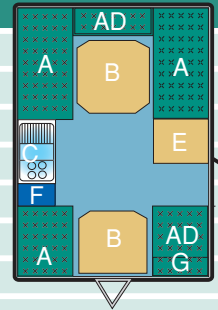

#### KEY TO PLANS

- A** Seat
- B** Table
- C** Kitchen
- D** Drawer Unit
- E** Wardrobe
- F** Refrigerator
- G** Locker
- H** Toilet comp
- I** Shelved Unit
- J** Cupboard

Plans are not to scale. Whilst every effort is made to ensure the accuracy of these statistics, they may vary depending upon conditions of manufacture.

#### 10/2T

Berths	2 Berth
Body Length	3.10m (10ft 2in)
Folded Height	1.40m (4ft 7in)
Interior Headroom	1.86m (6ft 1in)
Overall Width	2.08m (6ft 10in)
Shipping Length	4.42m (14ft 6in)
MTPLM Max Technically Permissible Laden Mass	950kg (18.7cwt)
*Mass in Running Order	752kg (14.8cwt)
Bed Size	1.87m x 1.38m (6ft 1 <sup>1</sup> / <sub>2</sub> in x 4ft 6in)
Awning Size	670cm
Tyre Size	185 x 65R14 6 PLY

#### 12/2S

Berths	2 Berth
Body Length	3.56m (11ft 8in)
Folded Height	1.40m (4ft 7in)
Interior Headroom	1.86m (6ft 1in)
Overall Width	2.08m (6ft 10in)
Shipping Length	4.90m (16ft 1in)
MTPLM Max Technically Permissible Laden Mass	1025kg (20.1cwt)
*Mass in Running Order	780kg (15.3cwt)
Bed Size	1.86m x 0.66m 2 x Singles (6ft 1in x 2ft 2in) or 1.87m x 1.38m Double (6ft 1 <sup>1</sup> / <sub>2</sub> in x 4ft 6in) or 1.87m x 1.86m King Size (6ft 1 <sup>1</sup> / <sub>2</sub> in x 6ft 1in)
Awning Size	720cm
Tyre Size	185 x 65R14 6 PLY

#### 12/4

Berths	3/4 Berth
Body Length	3.56m (11ft 8in)
Folded Height	1.40m (4ft 7in)
Interior Headroom	1.86m (6ft 1in)
Overall Width	2.08m (6ft 10in)
Shipping Length	4.90m (16ft 1in)
MTPLM Max Technically Permissible Laden Mass	1025kg (20.1cwt)
*Mass in Running Order	815kg (16cwt)
Bed Size	1.87m x 0.86m Lge Single (6ft 1 <sup>1</sup> / <sub>2</sub> in x 2ft 10in) 1.87m x 1.40m Double (6ft 1 <sup>1</sup> / <sub>2</sub> in x 4ft 7in)
Awning Size	720cm
Tyre Size	185 x 65R14 6 PLY