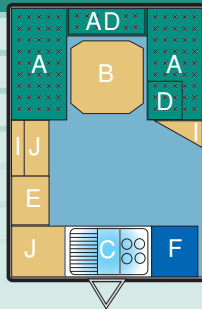

#### KEY TO PLANS

- A** Seat
- B** Table
- C** Kitchen
- D** Drawer Unit
- E** Wardrobe
- F** Refrigerator
- G** Locker
- H** Toilet comp
- I** Shelved Unit
- J** Cupboard

Plans are not to scale. Whilst every effort is made to ensure the accuracy of these statistics, they may vary depending upon conditions of manufacture.

#### 10/2T

Berths	2 Berth
Body Length	3.10m (10ft 2in)
Folded Height	1.40m (4ft 7in)
Interior Headroom	1.86m (6ft 1in)
Overall Width	2.08m (6ft 10in)
Shipping Length	4.42m (14ft 6in)
MTPLM Max Technically Permissible Laden Mass	950kg (18.7cwt)
*Mass in Running Order	752kg (14.8cwt)
Bed Size	1.87m x 1.38m (6ft 1 <sup>1</sup> / <sub>2</sub> in x 4ft 6in)
Awning Size	670cm
Tyre Size	185 x 65R14 6 PLY

#### 12/2S

Berths	2 Berth
Body Length	3.56m (11ft 8in)
Folded Height	1.40m (4ft 7in)
Interior Headroom	1.86m (6ft 1in)
Overall Width	2.08m (6ft 10in)
Shipping Length	4.90m (16ft 1in)
MTPLM Max Technically Permissible Laden Mass	1025kg (20.1cwt)
*Mass in Running Order	780kg (15.3cwt)
Bed Size	1.86m x 0.66m 2 x Singles (6ft 1in x 2ft 2in) or 1.87m x 1.38m Double (6ft 1 <sup>1</sup> / <sub>2</sub> in x 4ft 6in) or 1.87m x 1.86m King Size (6ft 1 <sup>1</sup> / <sub>2</sub> in x 6ft 1in)
Awning Size	720cm
Tyre Size	185 x 65R14 6 PLY

#### 12/4

Berths	3/4 Berth
Body Length	3.56m (11ft 8in)
Folded Height	1.40m (4ft 7in)
Interior Headroom	1.86m (6ft 1in)
Overall Width	2.08m (6ft 10in)
Shipping Length	4.90m (16ft 1in)
MTPLM Max Technically Permissible Laden Mass	1025kg (20.1cwt)
*Mass in Running Order	815kg (16cwt)
Bed Size	1.87m x 0.86m Lge Single (6ft 1 <sup>1</sup> / <sub>2</sub> in x 2ft 10in) 1.87m x 1.40m Double (6ft 1 <sup>1</sup> / <sub>2</sub> in x 4ft 7in)
Awning Size	720cm
Tyre Size	185 x 65R14 6 PLY