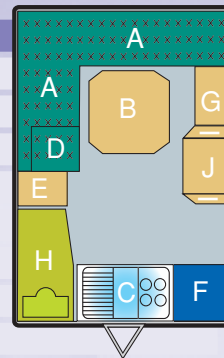

### Clubman

Berths	2 Berth
Body Length	3.96m (13ft)
Folded Height	1.45m (4ft 9in)
Interior Headroom	1.88m (6ft 2in)
Overall Width	2.08m (6ft 10in)
Shipping Length	5.28m (17ft 4in)
MTPLM Max Technically Permissible Laden Mass	1125kg (22cwt)
*Mass in Running Order	892kg (17.5cwt)
Bed Size	2 x Singles 1.86m x 0.66m (6ft 1in x 2ft 2in) or Double 1.87m x 1.38m (6ft 1 1/2in x 4ft 6in) or King Size 1.87m x 1.86m (6ft 1 1/2in x 6ft 1in)
Awning Size	760 - 765cm
Tyre Size	185 x 65R14 6 PLY

### KEY TO PLANS

- A Seat
- B Table
- C Kitchen
- D Drawer Unit
- E Wardrobe
- F Refrigerator
- G Locker
- H Toilet comp
- I Shelved Unit
- J Cupboard

*Plans are not to scale. Whilst every effort is made to ensure the accuracy of these statistics, they may vary depending upon conditions of manufacture.*

### Clubman L

Berths	2 Berth
Body Length	3.96m (13ft)
Folded Height	1.45m (4ft 9in)
Interior Headroom	1.88m (6ft 2in)
Overall Width	2.08m (6ft 10in)
Shipping Length	5.28m (17ft 4in)
MTPLM Max Technically Permissible Laden Mass	1125kg (22cwt)
*Mass in Running Order	897kg (17.6cwt)
Bed Size	Single 2.27m x 0.66m (7ft 6in x 2ft 2in) Single 1.87m x 0.64m (6ft 1 1/2in x 2ft 1in) or Double 1.87m x 1.40m (6ft 1 1/2in x 4ft 7in)
Awning Size	760 - 765cm
Tyre Size	185 x 65R14 6 PLY