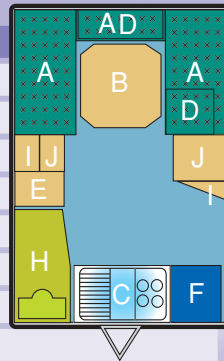

### Clubman

Berths	2 Berth
Body Length	3.96m (13ft)
Folded Height	1.45m (4ft 9in)
Interior Headroom	1.88m (6ft 2in)
Overall Width	2.08m (6ft 10in)
Shipping Length	5.28m (17ft 4in)
MTPLM Max Technically Permissible Laden Mass	1125kg (22cwt)
*Mass in Running Order	892kg (17.5cwt)
Bed Size	2 x Singles 1.86m x 0.66m (6ft 1in x 2ft 2in) or Double 1.87m x 1.38m (6ft 1 1/2in x 4ft 6in) or King Size 1.87m x 1.86m (6ft 1 1/2in x 6ft 1in)
Awning Size	760 - 765cm
Tyre Size	185 x 65R14 6 PLY

### Clubman L

Berths	2 Berth
Body Length	3.96m (13ft)
Folded Height	1.45m (4ft 9in)
Interior Headroom	1.88m (6ft 2in)
Overall Width	2.08m (6ft 10in)
Shipping Length	5.28m (17ft 4in)
MTPLM Max Technically Permissible Laden Mass	1125kg (22cwt)
*Mass in Running Order	897kg (17.6cwt)
Bed Size	Single 2.27m x 0.66m (7ft 6in x 2ft 2in) Single 1.87m x 0.64m (6ft 1 1/2in x 2ft 1in) or Double 1.87m x 1.40m (6ft 1 1/2in x 4ft 7in)
Awning Size	760 - 765cm
Tyre Size	185 x 65R14 6 PLY