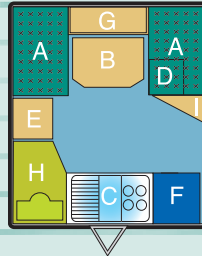

CAROUSEL

Standard Width

TECHNICAL SPECIFICATIONS

KEY TO PLANS

- A** Seat
- B** Table
- C** Kitchen
- D** Drawer Unit
- E** Wardrobe
- F** Refrigerator
- G** Locker
- H** Toilet comp
- I** Shelved Unit
- J** Cupboard

10/2T

Berths	2 Berth
Body Length	3.10m (10ft 2in)
Folded Height	1.40m (4ft 7in)
Interior Headroom	1.86m (6ft 1in)
Overall Width	2.08m (6ft 10in)
Shipping Length	4.42m (14ft 6in)
MTPLM Max Technically Permissible Laden Mass	950kg (18.7cwt)
*Mass in Running Order	752kg (14.8cwt)
Bed Size	1.87m x 1.38m (6ft 1 ¹ / ₂ in x 4ft 6in)
Awning Size	670cm
Tyre Size	185 x 65R14 6 PLY

12/2S

Berths	2 Berth
Body Length	3.56m (11ft 8in)
Folded Height	1.40m (4ft 7in)
Interior Headroom	1.86m (6ft 1in)
Overall Width	2.08m (6ft 10in)
Shipping Length	4.90m (16ft 1in)
MTPLM Max Technically Permissible Laden Mass	1025kg (20.1cwt)
*Mass in Running Order	780kg (15.3cwt)
Bed Size	1.86m x 0.66m 2 x Singles (6ft 1in x 2ft 2in) or 1.87m x 1.38m Double (6ft 1 ¹ / ₂ in x 4ft 6in) or 1.87m x 1.86m King Size (6ft 1 ¹ / ₂ in x 6ft 1in)
Awning Size	720cm
Tyre Size	185 x 65R14 6 PLY

12/4

Berths	3/4 Berth
Body Length	3.56m (11ft 8in)
Folded Height	1.40m (4ft 7in)
Interior Headroom	1.86m (6ft 1in)
Overall Width	2.08m (6ft 10in)
Shipping Length	4.90m (16ft 1in)
MTPLM Max Technically Permissible Laden Mass	1025kg (20.1cwt)
*Mass in Running Order	815kg (16cwt)
Bed Size	1.87m x 0.86m Lge Single (6ft 1 ¹ / ₂ in x 2ft 10in) 1.87m x 1.40m Double (6ft 1 ¹ / ₂ in x 4ft 7in)
Awning Size	720cm
Tyre Size	185 x 65R14 6 PLY