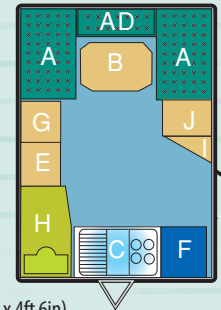

10/2T

Berths	2 Berth
Body Length	3.10m (10ft 2in)
Folded Height	1.40m (4ft 7in)
Interior Headroom	1.86m (6ft 1in)
Overall Width	2.08m (6ft 10in)
Shipping Length	4.42m (14ft 6in)
MTPLM Max Technically Permissible Laden Mass	950kg (18.7cwt)
*Mass in Running Order	752kg (14.8cwt)
Bed Size	1.87m x 1.38m (6ft 1 ¹ / ₂ in x 4ft 6in)
Awning Size	670cm
Tyre Size	185 x 65R14 6 PLY

12/2S

Berths	2 Berth
Body Length	3.56m (11ft 8in)
Folded Height	1.40m (4ft 7in)
Interior Headroom	1.86m (6ft 1in)
Overall Width	2.08m (6ft 10in)
Shipping Length	4.90m (16ft 1in)
MTPLM Max Technically Permissible Laden Mass	1025kg (20.1cwt)
*Mass in Running Order	780kg (15.3cwt)
Bed Size	1.86m x 0.66m 2 x Singles (6ft 1in x 2ft 2in) or 1.87m x 1.38m Double (6ft 1 ¹ / ₂ in x 4ft 6in) or 1.87m x 1.86m King Size (6ft 1 ¹ / ₂ in x 6ft 1in)
Awning Size	720cm
Tyre Size	185 x 65R14 6 PLY

12/4

Berths	3/4 Berth
Body Length	3.56m (11ft 8in)
Folded Height	1.40m (4ft 7in)
Interior Headroom	1.86m (6ft 1in)
Overall Width	2.08m (6ft 10in)
Shipping Length	4.90m (16ft 1in)
MTPLM Max Technically Permissible Laden Mass	1025kg (20.1cwt)
*Mass in Running Order	815kg (16cwt)
Bed Size	1.87m x 0.86m Lge Single (6ft 1 ¹ / ₂ in x 2ft 10in) 1.87m x 1.40m Double (6ft 1 ¹ / ₂ in x 4ft 7in)
Awning Size	720cm
Tyre Size	185 x 65R14 6 PLY

12/2TD

Berths	2 Berth
Body Length	3.56m (11ft 8in)
Folded Height	1.40m (4ft 7in)
Interior Headroom	1.86m (6ft 1in)
Overall Width	2.08m (6ft 10in)
Shipping Length	4.90m (16ft 1in)
MTPLM Max Technically Permissible Laden Mass	1050kg (20.6cwt)
*Mass in Running Order	837kg (16.4cwt)
Bed Size	1.87m x 1.38m (6ft 1 ¹ / ₂ in x 4ft 6in)
Awning Size	720cm
Tyre Size	185 x 65R14 6 PLY