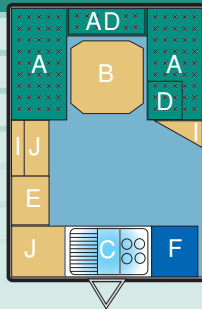

10/2T

Berths	2 Berth
Body Length	3.10m (10ft 2in)
Folded Height	1.40m (4ft 7in)
Interior Headroom	1.86m (6ft 1in)
Overall Width	2.08m (6ft 10in)
Shipping Length	4.42m (14ft 6in)
MTPLM Max Technically Permissible Laden Mass	950kg (18.7cwt)
*Mass in Running Order	752kg (14.8cwt)
Bed Size	1.87m x 1.38m (6ft 1 ¹ / ₂ in x 4ft 6in)
Awning Size	670cm
Tyre Size	185 x 65R14 6 PLY

12/2S

Berths	2 Berth
Body Length	3.56m (11ft 8in)
Folded Height	1.40m (4ft 7in)
Interior Headroom	1.86m (6ft 1in)
Overall Width	2.08m (6ft 10in)
Shipping Length	4.90m (16ft 1in)
MTPLM Max Technically Permissible Laden Mass	1025kg (20.1cwt)
*Mass in Running Order	780kg (15.3cwt)
Bed Size	1.86m x 0.66m 2 x Singles (6ft 1in x 2ft 2in) or 1.87m x 1.38m Double (6ft 1 ¹ / ₂ in x 4ft 6in) or 1.87m x 1.86m King Size (6ft 1 ¹ / ₂ in x 6ft 1in)
Awning Size	720cm
Tyre Size	185 x 65R14 6 PLY

12/4

Berths	3/4 Berth
Body Length	3.56m (11ft 8in)
Folded Height	1.40m (4ft 7in)
Interior Headroom	1.86m (6ft 1in)
Overall Width	2.08m (6ft 10in)
Shipping Length	4.90m (16ft 1in)
MTPLM Max Technically Permissible Laden Mass	1025kg (20.1cwt)
*Mass in Running Order	815kg (16cwt)
Bed Size	1.87m x 0.86m Lge Single (6ft 1 ¹ / ₂ in x 2ft 10in) 1.87m x 1.40m Double (6ft 1 ¹ / ₂ in x 4ft 7in)
Awning Size	720cm
Tyre Size	185 x 65R14 6 PLY

12/2T

Berths	2 Berth
Body Length	3.56m (11ft 8in)
Folded Height	1.40m (4ft 7in)
Interior Headroom	1.86m (6ft 1in)
Overall Width	2.08m (6ft 10in)
Shipping Length	4.90m (16ft 1in)
MTPLM Max Technically Permissible Laden Mass	1050kg (20.6cwt)
*Mass in Running Order	832kg (16.3cwt)
Bed Size	1.86m x 0.66m 2 x Singles (6ft 1in x 2ft 2in) or 1.87m x 1.38m Double (6ft 1 ¹ / ₂ in x 4ft 6in) or 1.87m x 1.86m King Size (6ft 1 ¹ / ₂ in x 6ft 1in)
Awning Size	720cm
Tyre Size	185 x 65R14 6 PLY