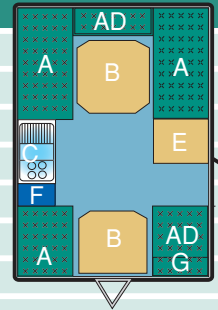

10/2T

Berths	2 Berth
Body Length	3.10m (10ft 2in)
Folded Height	1.40m (4ft 7in)
Interior Headroom	1.86m (6ft 1in)
Overall Width	2.08m (6ft 10in)
Shipping Length	4.42m (14ft 6in)
MTPLM Max Technically Permissible Laden Mass	950kg (18.7cwt)
*Mass in Running Order	752kg (14.8cwt)
Bed Size	1.87m x 1.38m (6ft 1 ¹ / ₂ in x 4ft 6in)
Awning Size	670cm
Tyre Size	185 x 65R14 6 PLY

12/2S

Berths	2 Berth
Body Length	3.56m (11ft 8in)
Folded Height	1.40m (4ft 7in)
Interior Headroom	1.86m (6ft 1in)
Overall Width	2.08m (6ft 10in)
Shipping Length	4.90m (16ft 1in)
MTPLM Max Technically Permissible Laden Mass	1025kg (20.1cwt)
*Mass in Running Order	780kg (15.3cwt)
Bed Size	1.86m x 0.66m 2 x Singles (6ft 1in x 2ft 2in) or 1.87m x 1.38m Double (6ft 1 ¹ / ₂ in x 4ft 6in) or 1.87m x 1.86m King Size (6ft 1 ¹ / ₂ in x 6ft 1in)
Awning Size	720cm
Tyre Size	185 x 65R14 6 PLY

12/4

Berths	3/4 Berth
Body Length	3.56m (11ft 8in)
Folded Height	1.40m (4ft 7in)
Interior Headroom	1.86m (6ft 1in)
Overall Width	2.08m (6ft 10in)
Shipping Length	4.90m (16ft 1in)
MTPLM Max Technically Permissible Laden Mass	1025kg (20.1cwt)
*Mass in Running Order	815kg (16cwt)
Bed Size	1.87m x 0.86m Lge Single (6ft 1 ¹ / ₂ in x 2ft 10in) 1.87m x 1.40m Double (6ft 1 ¹ / ₂ in x 4ft 7in)
Awning Size	720cm
Tyre Size	185 x 65R14 6 PLY

12/2TD

Berths	2 Berth
Body Length	3.56m (11ft 8in)
Folded Height	1.40m (4ft 7in)
Interior Headroom	1.86m (6ft 1in)
Overall Width	2.08m (6ft 10in)
Shipping Length	4.90m (16ft 1in)
MTPLM Max Technically Permissible Laden Mass	1050kg (20.6cwt)
*Mass in Running Order	837kg (16.4cwt)
Bed Size	1.87m x 1.38m (6ft 1 ¹ / ₂ in x 4ft 6in)
Awning Size	720cm
Tyre Size	185 x 65R14 6 PLY