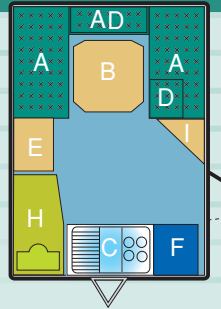

12/2S

Berths	2 Berth
Body Length	3.56m (11ft 8in)
Folded Height	1.40m (4ft 7in)
Interior Headroom	1.86m (6ft 1in)
Overall Width	2.08m (6ft 10in)
Shipping Length	4.90m (16ft 1in)
MTPLM Max Technically Permissible Laden Mass	1025kg (20.1cwt)
*Mass in Running Order	780kg (15.3cwt)
Bed Size	1.86m x 0.66m 2 x Singles (6ft 1in x 2ft 2in) or 1.87m x 1.38m Double (6ft 1 ¹ / ₂ in x 4ft 6in) or 1.87m x 1.86m King Size (6ft 1 ¹ / ₂ in x 6ft 1in)
Awning Size	720cm
Tyre Size	185 x 65R14 6 PLY

12/4

Berths	3/4 Berth
Body Length	3.56m (11ft 8in)
Folded Height	1.40m (4ft 7in)
Interior Headroom	1.86m (6ft 1in)
Overall Width	2.08m (6ft 10in)
Shipping Length	4.90m (16ft 1in)
MTPLM Max Technically Permissible Laden Mass	1025kg (20.1cwt)
*Mass in Running Order	815kg (16cwt)
Bed Size	1.87m x 0.86m Lge Single (6ft 1 ¹ / ₂ in x 2ft 10in) 1.87m x 1.40m Double (6ft 1 ¹ / ₂ in x 4ft 7in)
Awning Size	720cm
Tyre Size	185 x 65R14 6 PLY

12/2TD

Berths	2 Berth
Body Length	3.56m (11ft 8in)
Folded Height	1.40m (4ft 7in)
Interior Headroom	1.86m (6ft 1in)
Overall Width	2.08m (6ft 10in)
Shipping Length	4.90m (16ft 1in)
MTPLM Max Technically Permissible Laden Mass	1050kg (20.6cwt)
*Mass in Running Order	837kg (16.4cwt)
Bed Size	1.87m x 1.38m (6ft 1 ¹ / ₂ in x 4ft 6in)
Awning Size	720cm
Tyre Size	185 x 65R14 6 PLY

12/2T

Berths	2 Berth
Body Length	3.56m (11ft 8in)
Folded Height	1.40m (4ft 7in)
Interior Headroom	1.86m (6ft 1in)
Overall Width	2.08m (6ft 10in)
Shipping Length	4.90m (16ft 1in)
MTPLM Max Technically Permissible Laden Mass	1050kg (20.6cwt)
*Mass in Running Order	832kg (16.3cwt)
Bed Size	1.86m x 0.66m 2 x Singles (6ft 1in x 2ft 2in) or 1.87m x 1.38m Double (6ft 1 ¹ / ₂ in x 4ft 6in) or 1.87m x 1.86m King Size (6ft 1 ¹ / ₂ in x 6ft 1in)
Awning Size	720cm
Tyre Size	185 x 65R14 6 PLY